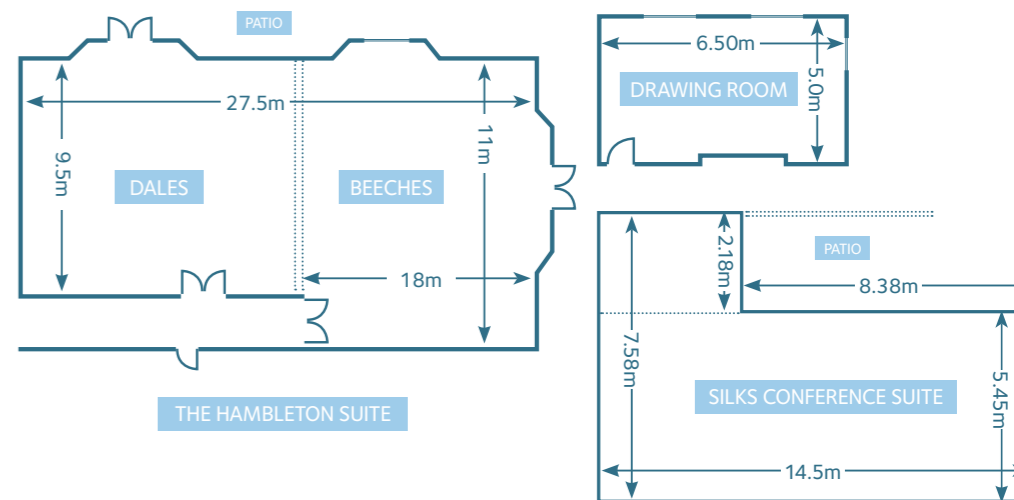

At a glance:

- Dedicated Conference Centre
- 24 bedrooms and suites
- Acres of gardens and stunning views
- Close to A1M, A19 and A684
- Variety of flexible meeting spaces
- Capacity for up to 250 delegates
- Free WiFi and parking

Room Name	Location	Daylight	Length	Width	Height	Theatre	Classroom	U-Shape	Boardroom	Caberet	Reception	Dinner Dance
Silks Conference Suite	G Floor	✓	14.5	7.5	3	120	55	40	30	50	120	80*
The Hambleton Suite	G Floor	✓	27.5	11	3.5	250	60	45	50	144	250	160
The Dales Room	G Floor	✓	9.5	9.5	3.5	90	18	25	30	32	90	30*
The Beech Room	G Floor	✓	18	11	3.5	180	40	35	40	72	180	100*
The Drawing Room	G Floor	✓	6.5	5	4	25	10	14	16	10	25	20*