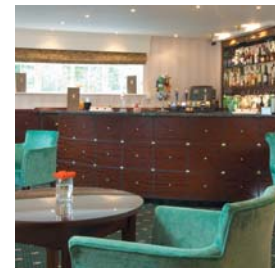

To book call us on: 01628 603131

www.classiclodges.co.uk