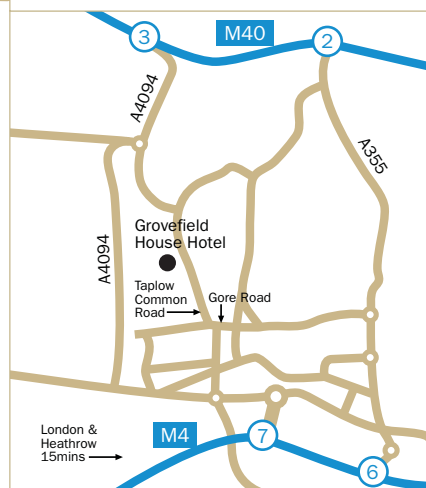

WHERE WE ARE